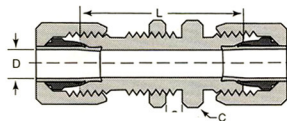

**Part  
Number**

**BULKHEAD UNION**

C2700-03-03  
 C2700-04-04  
 C2700-06-06  
 C2700-08-08  
 C2700-12-12  
 C2700-14-14  
 C2700-16-16

**Tube  
O.D.**

**Hex C**

**D**

**L**

|      |       |      |      |
|------|-------|------|------|
| 3/16 | 5/8   | .125 | 1.80 |
| 1/4  | 11/16 | .203 | 1.89 |
| 3/8  | 13/16 | .281 | 1.98 |
| 1/2  | 1     | .422 | 2.22 |
| 3/4  | 1-3/8 | .656 | 2.72 |
| 7/8  | 1-1/2 | .718 | 2.72 |
| 1    | 1-5/8 | .875 | 2.72 |